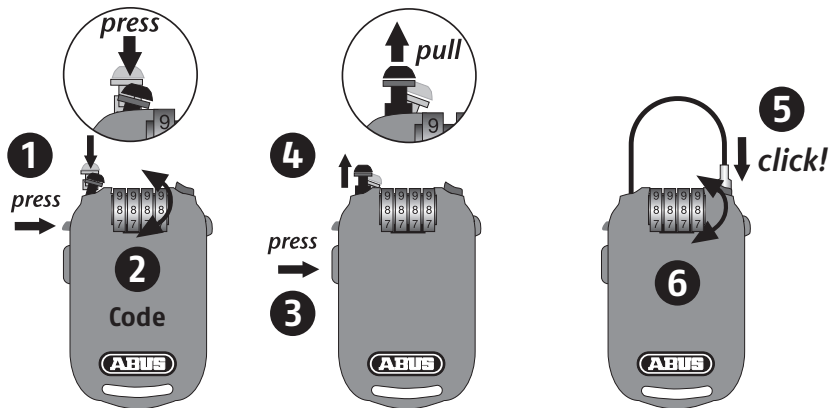

Security Tech Germany

CombiFlex 2503

Set Code / Close

Open