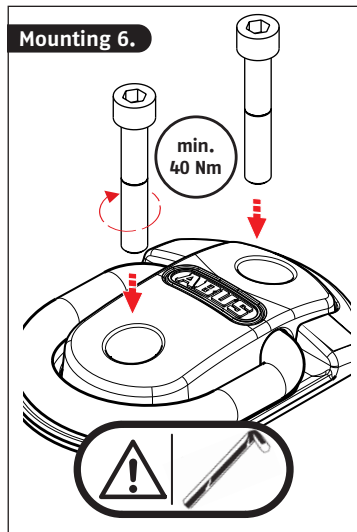

Security Tech Germany

GRANIT™ WBA75

⚠ The product should be mounted in solid concrete.