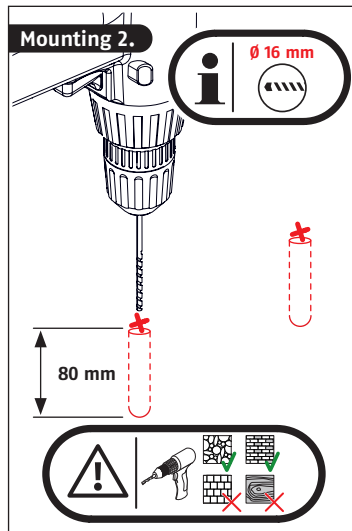

Security Tech Germany

GRANIT™ WBA75

⚠ The product should be mounted in solid concrete.