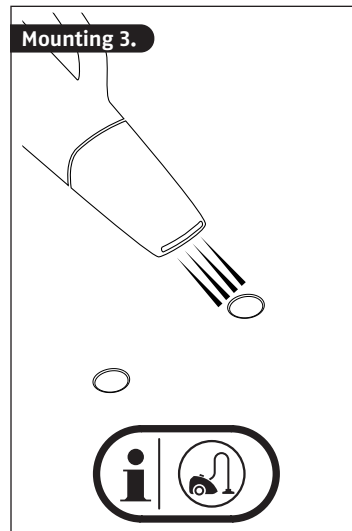

Security Tech Germany

GRANIT™ WBA75

⚠ The product should be mounted in solid concrete.