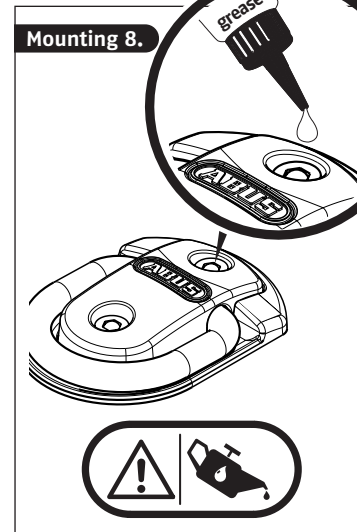

Security Tech Germany

GRANIT™ WBA75

⚠ The product should be mounted in solid concrete.