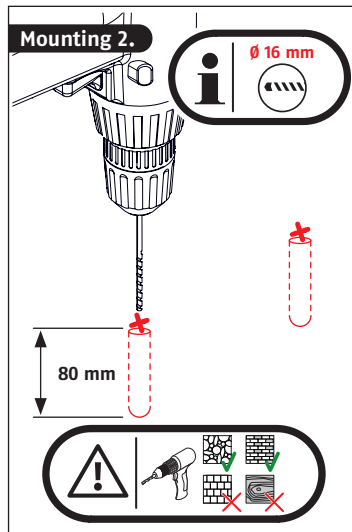

Security Tech Germany

GRANIT™ WBA75

⚠ The product should be mounted in solid concrete.