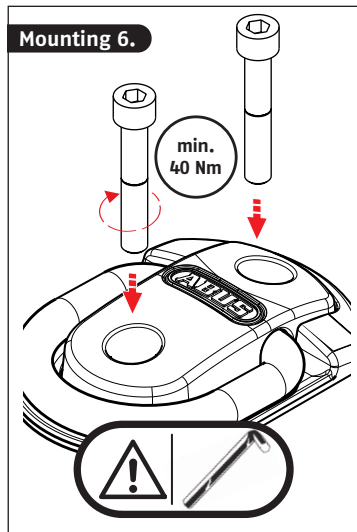

Security Tech Germany

GRANIT™ WBA75

⚠ The product should be mounted in solid concrete.